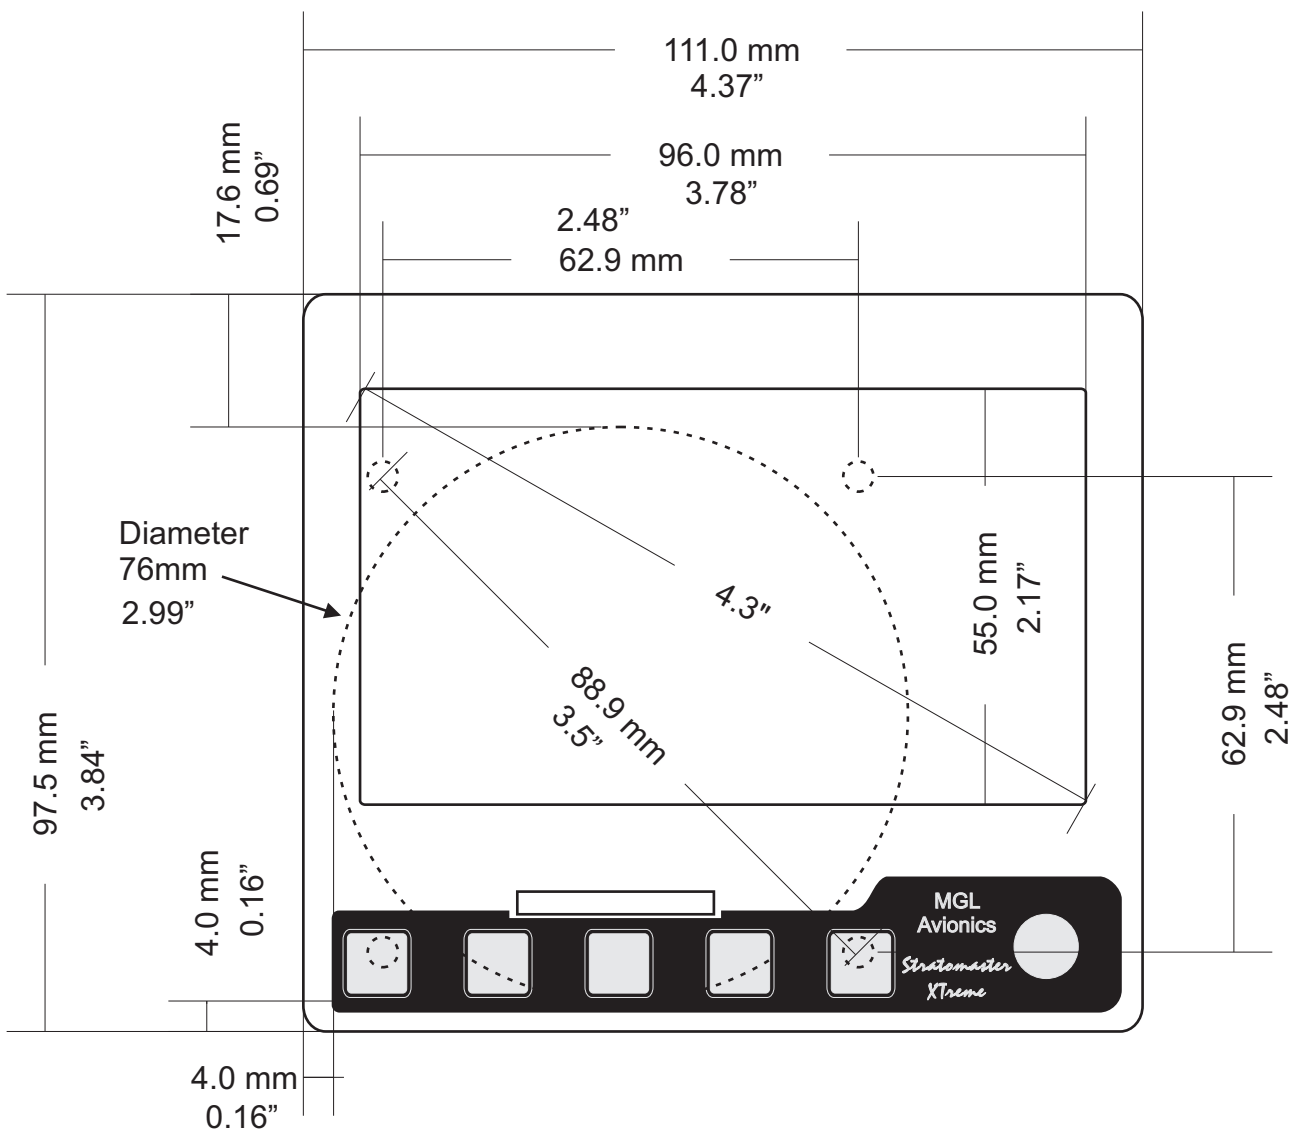

XTreme EMS

Dimensions

English 1.00

FRONT VIEW

SIDE VIEW

TOP VIEW