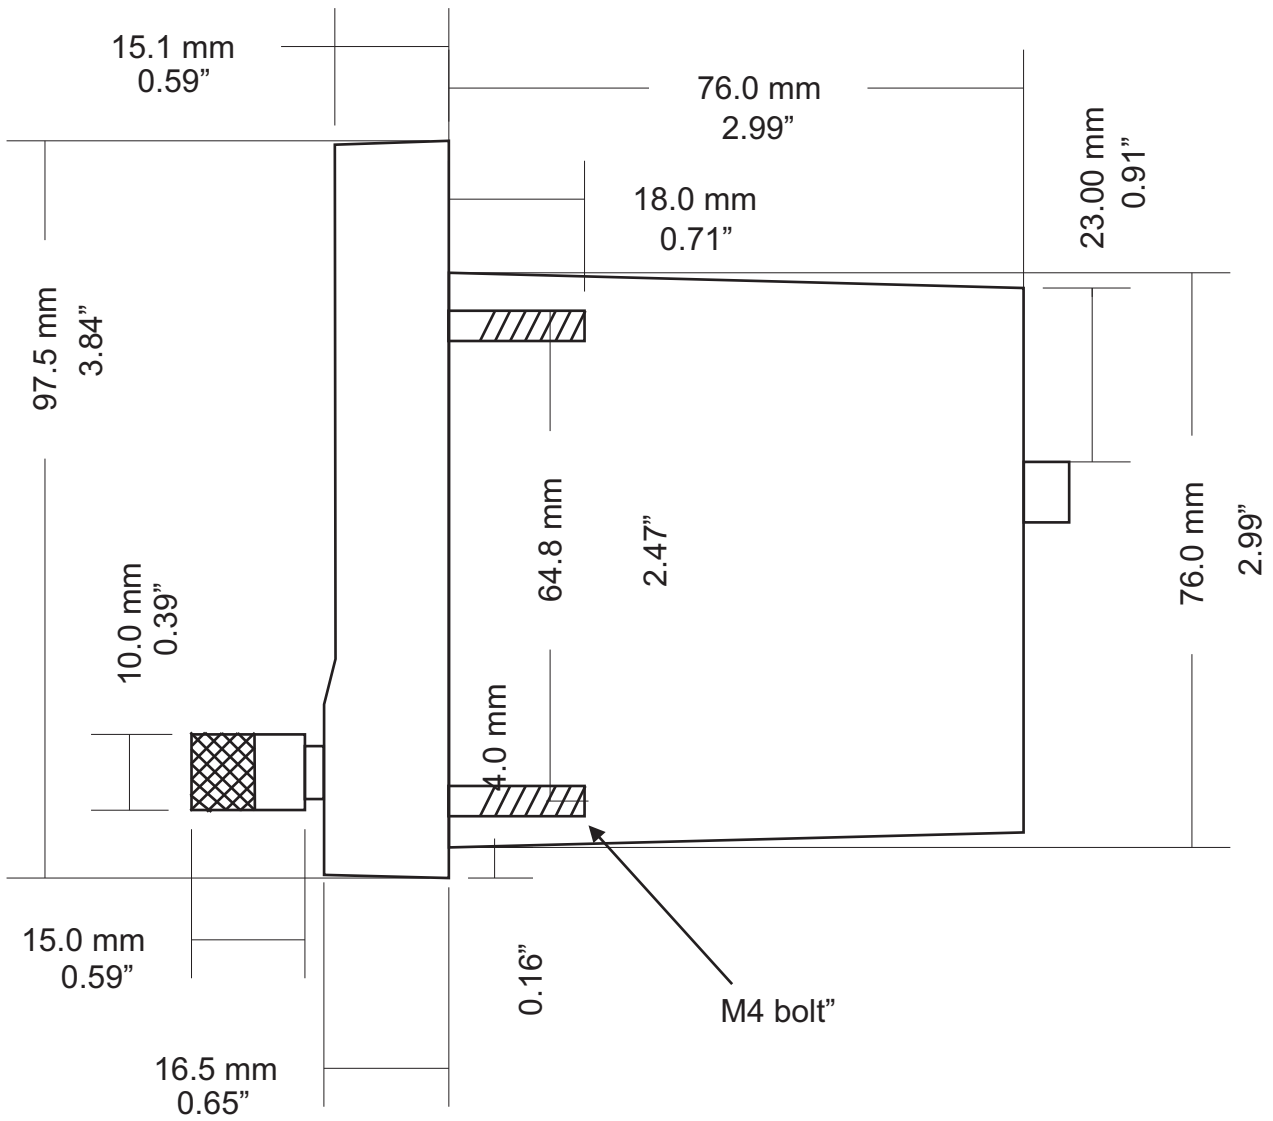

XTreme EMS

Dimensions

English 1.00

FRONT VIEW

SIDE VIEW

TOP VIEW