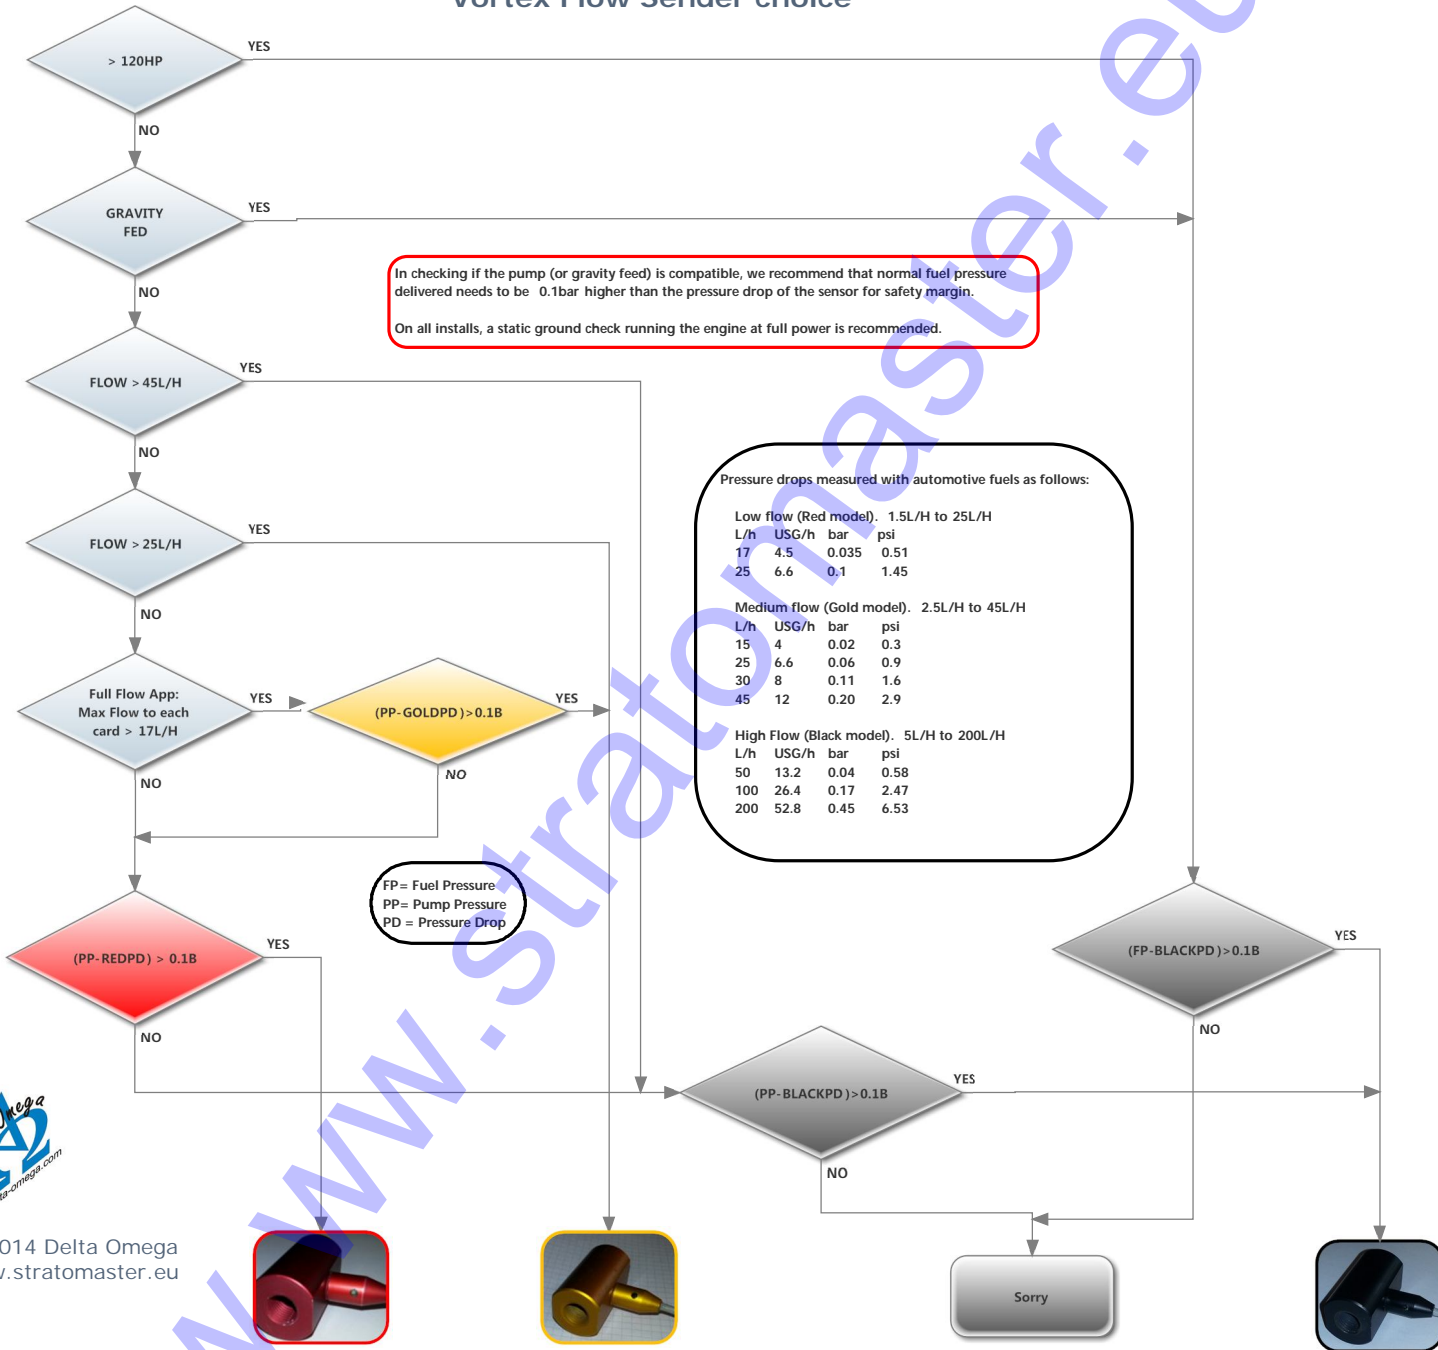

Vortex Flow Sender choice

(c)2014 Delta Omega
www.stratomega.com

www.stratomega.com